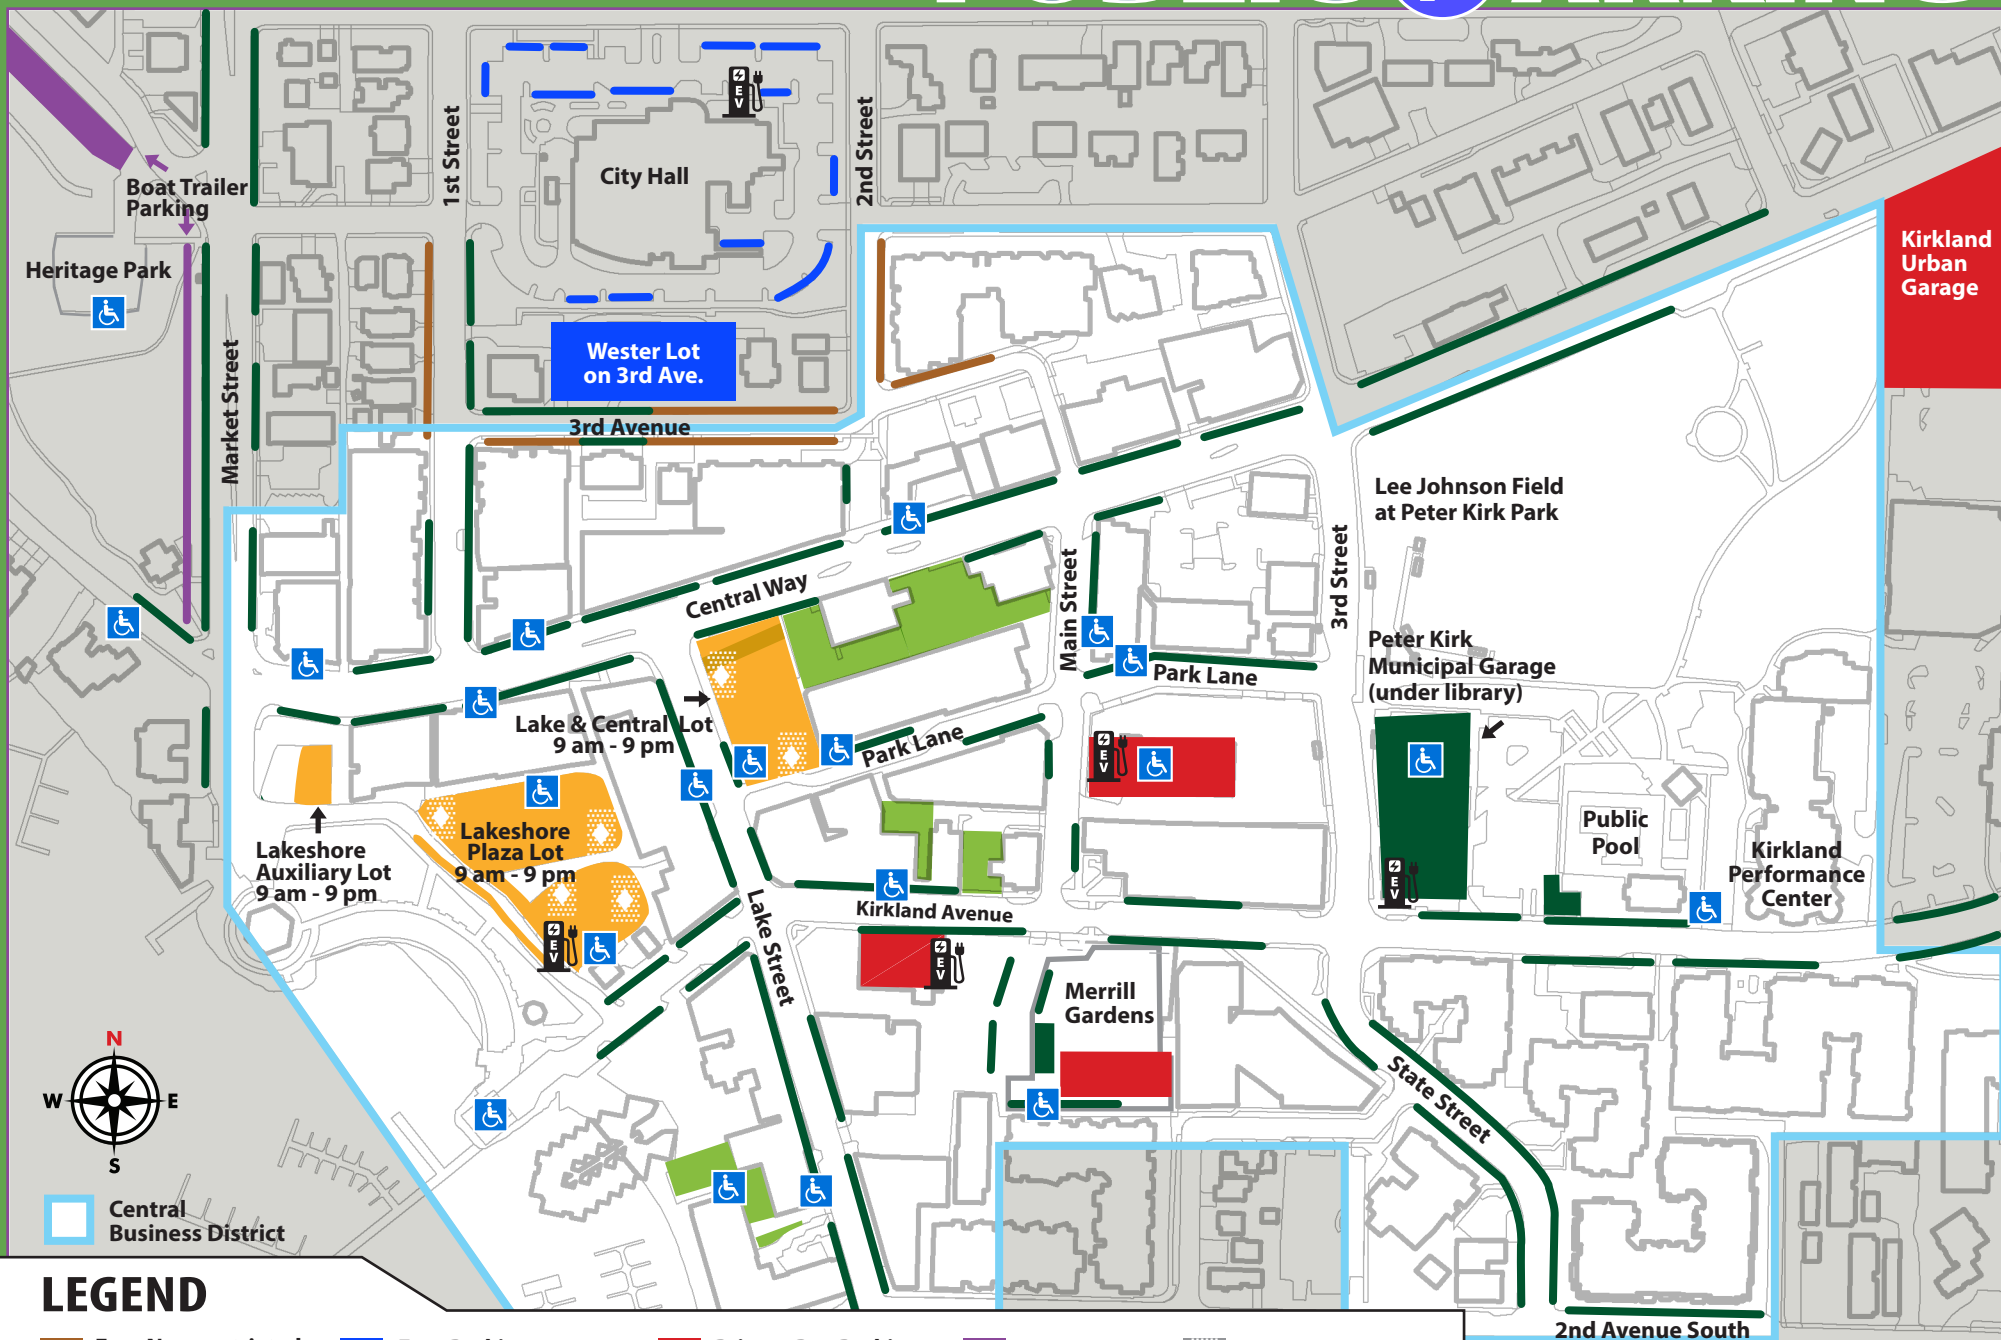

Downtown Kirkland's Guide to PUBLIC P PARKING

LEGEND

Free Non-restricted Parking	Free Parking Night & Weekend	Private Pay Parking with Time Limits	Boat/ Trailer	Pay Station
Free Parking with Time Limits	Private Pay Parking Night & Weekend	Pay Parking with Time Limits	Accessible Parking	Electric Vehicle Charge Station